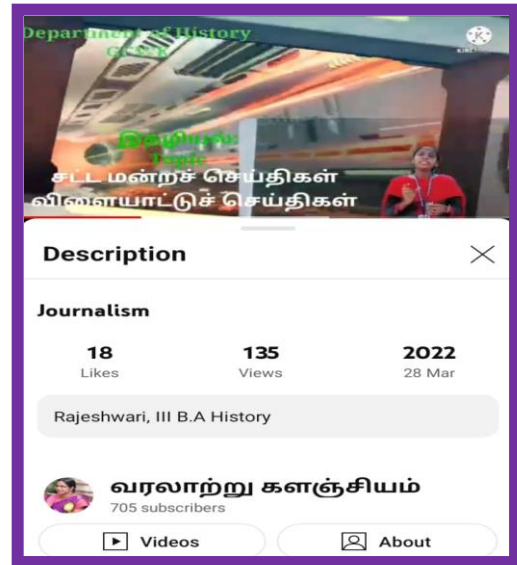

DEPARTMENT OF HISTORY

S. Arul
PRINCIPAL
Government College for Women (Autonomous)
KUMBAKONAM.